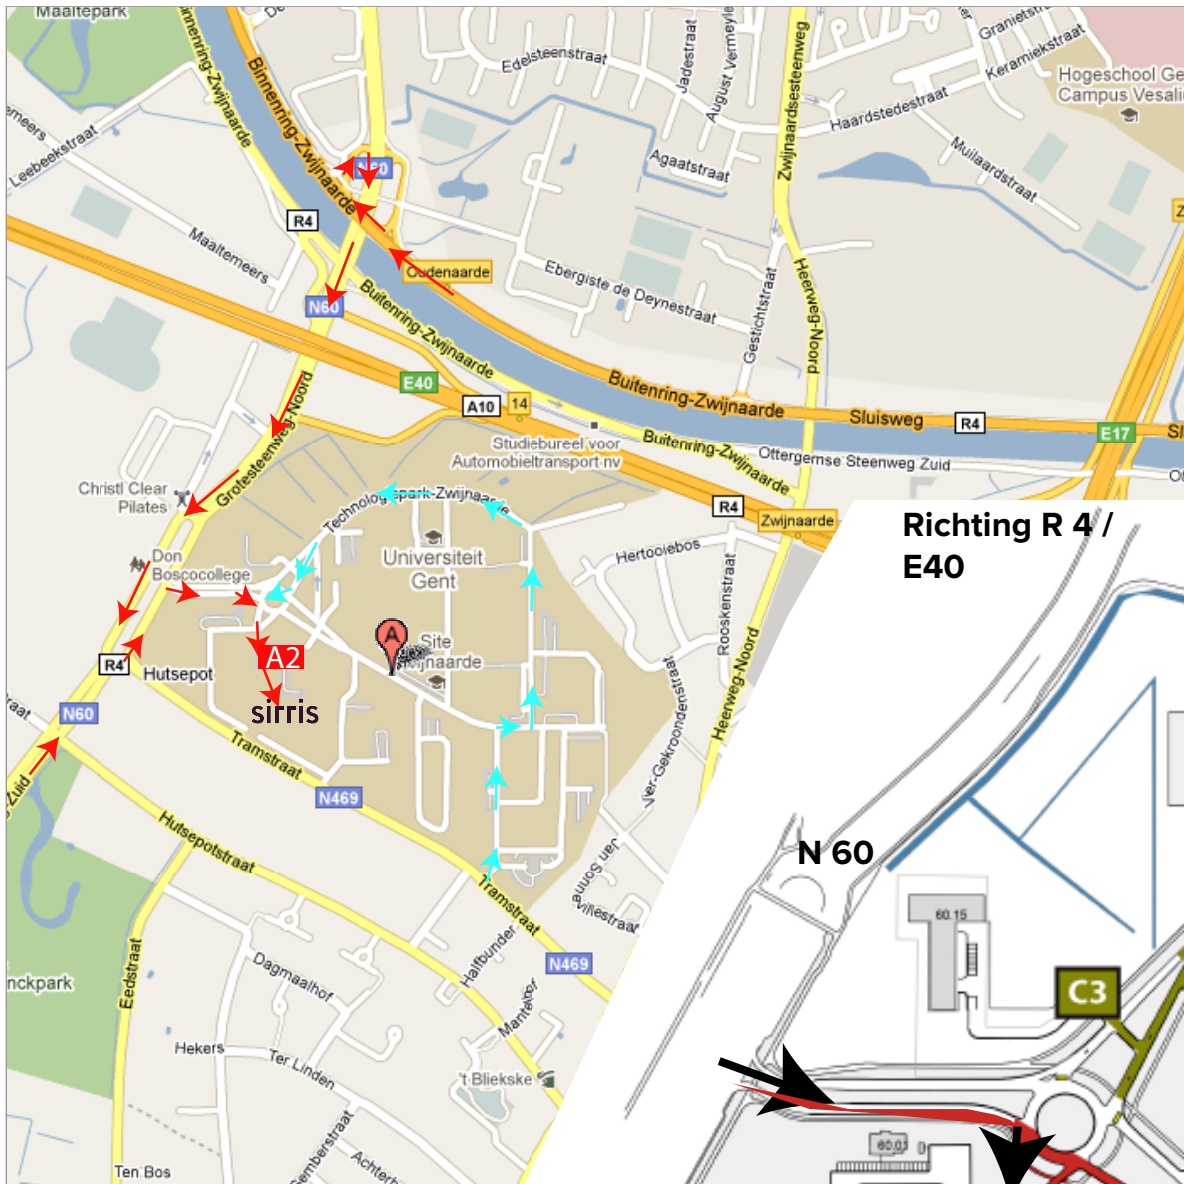

Sirris

Technologiepark – Zwijnaarde 48

9052 Zwijnaarde

Richting R 4 /
E40

Coming from the Highway E40 (from Brussels):

- exit Merelbeke / R4 --> Eeklo
- on R4, exit Oudenaarde N60
- take the entrance to the park on the N60 (see map)
- Follow directions to zone A2
- At the roundabout in the park, take the first right, then straight away on the parking lot. The MRC building is located at the far end of the parking lot.

(from Bruges)

- exit Expo / R4 --> Merelbeke
- on R4, exit Oudenaarde N60
- continue as above from N60

N 60