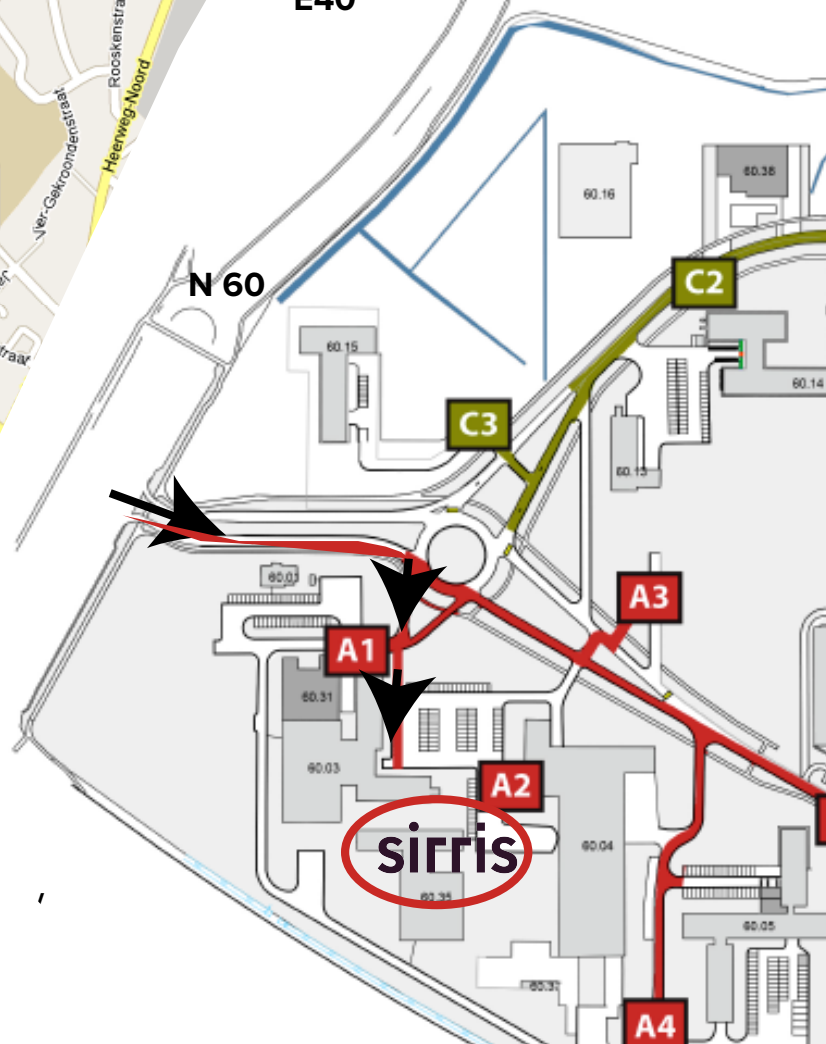

### 9052 Zwijnaarde

Richting R 4 /  
E40

### Coming from the Highway E40 (from Brussels):

- exit Merelbeke / R4 --> Eeklo
- on R4, exit Oudenaarde N60
- take the entrance to the park on the N60 (see map)
- Follow directions to zone A2
- At the roundabout in the park, take the first right, then straight away on the parking lot. The MRC building is located at the far end of the parking lot.

### (from Bruges)

- exit Expo / R4 --> Merelbeke
- on R4, exit Oudenaarde N60
- continue as above from N60

N 60

### Coming from the Highway E17:

- exit De Pinte/Oudenaarde N60--> Gent
- take the entrance to the park on the N60 (see map)
- Follow directions to zone A2
- At the roundabout in the park, take the first right, then straight away on the parking lot. The MRC building is located at the far end of the parking lot.